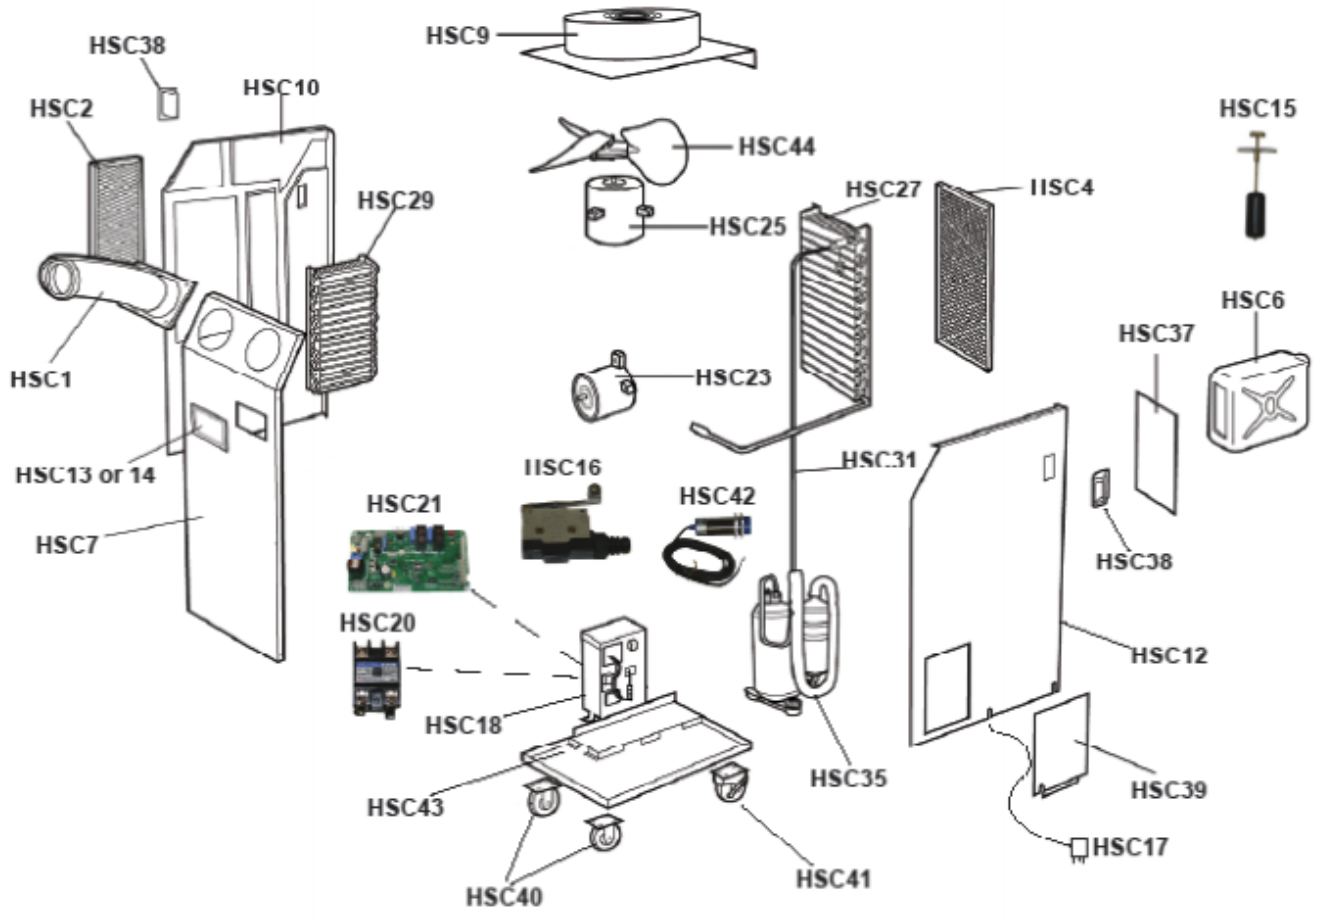

Airrex HSC 2500

Portable Air Conditioner

020 8346 6000

CALL NOW TO ORDER

Reducer Ducting  REF: HSRDI 3 RETAIL: £93.00 Note: 3 Metres Long	Non-Insulated Extension 12"  REF: HSE 3 RETAIL: £53.00 Note: 3 Metres Long	Insulated Extension 12"  REF: HSIE3 RETAIL: £88.00 Note: 3 Metres Long	Cool Arm Extension  REF: HSC H3 RETAIL: £29.50 Note: 3 Metres Long
Cooling Arm  REF: HSC 1 RETAIL: £42.00	Filter Evaporator  REF: HSC 2 RETAIL: £45.15	Filter Condensor  REF: HSC 4 RETAIL: £49.97	Condensate Pump  REF: HSC 5 RETAIL: £114.95
Water Tank  REF: HSC 6 RETAIL: £41.50	Front Panel  REF: HSC 8a RETAIL: £99.70 Note: For use with HSC13 Single Temperature Display	Front Panel  REF: HSC 8b RETAIL: £99.70 Note: For use with HSC14 Dual Temperature Display	Front Panel  REF: HSC 8c RETAIL: £99.70 Note: For use with HSC14 Dual Temperature Display with out out window
Top Panel  REF: HSC 9 RETAIL: £75.50	Panel Side (Evaporator)  REF: HSC 10 RETAIL: £84.50	Panel Side (Power)  REF: HSC 12 RETAIL: £99.70	Controller  REF: HSC 13 RETAIL: £67.05 Note: Single Temperature Display
Controller  REF: HSC 14 RETAIL: £74.50 Note: Dual Temperature Display	Float Water Tank  REF: HSC 15 RETAIL: £16.20	Float Water Tank  REF: HSC 15a RETAIL: £18.20	Switch Tank Locator  REF: HSC 16 RETAIL: £36.20
Power Cord  REF: HSC 17 RETAIL: £11.30	Power Box  REF: HSC 18 RETAIL: £189.06	Contacter  REF: HSC 20 RETAIL: £39.20	PCB  REF: HSC 21 RETAIL: £137.60
Motor Cold Air  REF: HSC 23 RETAIL: £173.30	Motor Hot Air  REF: HSC 25 RETAIL: £171.60	Condensor  REF: HSC 27 RETAIL: £233.30	Evaporator  REF: HSC 29 RETAIL: £117.86
Tube Suction  REF: HSC 31 RETAIL: £78.14	Tube Discharge  REF: HSC 33 RETAIL: £28.66	Compressor  REF: HSC 35 RETAIL: £607.99	Cover Compressor  REF: HSC 37 RETAIL: £21.00
Handle (Pair)  REF: HSC 38 RETAIL: £13.60	Cover Power Box  REF: HSC 39 RETAIL: £21.30	Castor Non-Locking  REF: HSC 40 RETAIL: £12.80	Castor Locking  REF: HSC 41 RETAIL: £20.00
Water Level Sensor  REF: HSC 42 RETAIL: £48.30	Floor Assembly  REF: HSC 43 RETAIL: £96.00	Fan Hot Air  REF: HSC 44 RETAIL: £45.20	Cone Metal  REF: HSC 45 RETAIL: £58.00 NOTE: Redundant Item Use HSRDI3
5m Extension  REF: HSC 46 RETAIL: £14.95 Note: Heavy Duty Cord	10m Extension  REF: HSC 47 RETAIL: £24.95 Note: Heavy Duty Cord		